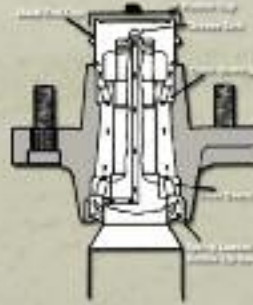

BENEFITS OF THE SURE-LUBE SYSTEM STANDARD ON ALL AXES

- Provides positive lubrication by eliminating air pockets in the hub cavity
- Clean, easy maintenance, no disassembly required
- Allows you to change grease in the hubs in just minutes by pumping the old grease out with new grease

STANDARD FEATURES

- Waterproof Lighting
- Adjustable Running Gear
- Polyester Powder Finish
- Hot Dipped Galvanized Finish

Karavan Trailers Incorporated Warranty Policy

Karavan Trailers, Inc. warrants each new Karavan Trailers Trailer to be free from defects in materials and workmanship for a period of one (1) year from date of purchase or two (2) years from the date of manufacturer. Karavan Trailers shall repair or replace, without charge, any parts found to be defective because of imperfect workmanship or materials, within a reasonable time after the trailer is returned at purchaser's expense to any Karavan Trailers authorized distributor or dealer. Karavan Trailers will have a limited lifetime warranty against manufacturer defects on the frame. See karavantrailers.com for full description of our warranty policy.

KARAVAN

T R A I L E R S

P.O. Box 27 • 100 Karavan Drive • Fox Lake, Wisconsin 53933
(920) 928-6200 • FAX (920) 928-6201

Jim's
TRAILERS Plus Marine

3847 State 371 NW * Hackensack, MN 56452
Phone: 218-675-7500 * www.JTPM.com
½ Mile North of Hackensack on Hwy 371