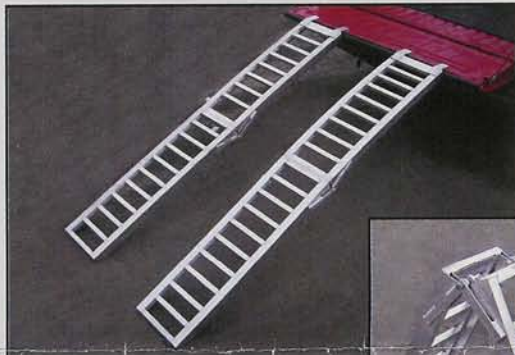

748-BT

754-T

748-BS

9014-X

9014-F

7814-S

SNOWMOBILES

MODEL	LENGTH	LBS.	WIDTH	FOLDED	CAPACITY	RUNG SPACE
648-BS	6'0"	39	48"	24.5"	1000 LBS.	6.5"
650-BS	6'0"	40	50"	25.5"	1000 LBS.	6.5"
*748-BS	7'4"	48	48"	24.5"	1000 LBS.	6.5"
*750-BS	7'4"	49	50"	25.5"	1000 LBS.	6.5"

Note: Includes 8" polyethylene strips for carbide skis - 1.75" guide rail centers snowmobile for ease of loading and unloading.

LAWN & GARDEN | GOLF CART | GENERAL USE

ARCHED (Sold in pairs)

MODEL	LENGTH	LBS.	WIDTH	FOLDED	CAPACITY	RUNG SPACE
7814	6'6"	29	14"	SINGLE	1500 LBS.	3.5"
7814-X	6'6"	35	14"	SINGLE	2000 LBS.	3.5"
9014	7'6"	34	14"	SINGLE	1500 LBS.	3.5"
9014-X	7'6"	40	14"	SINGLE	2000 LBS.	3.5"

FOLDING ARCHED (Sold in pairs)

MODEL	LENGTH	LBS.	WIDTH	FOLDED	CAPACITY	RUNG SPACE
7814-F	6'6"	40	14"	SINGLE	1500 LBS.	3.5"
9014-F	7'6"	48	14"	SINGLE	1500 LBS.	3.5"

Note: Models are single curved ramps, sold in pairs.