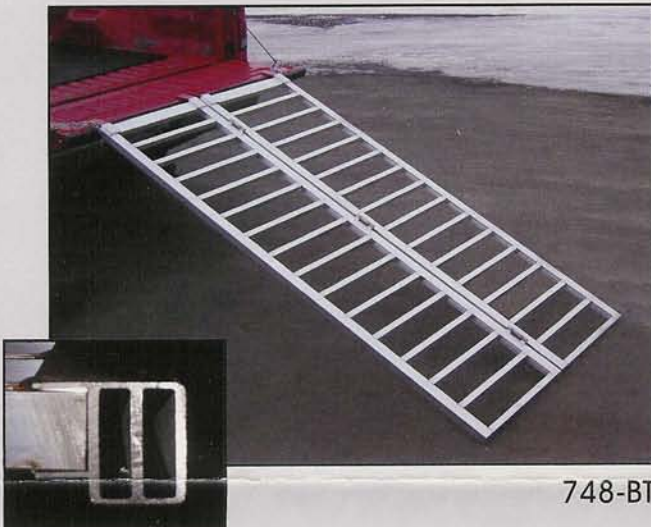

ATV'S | GOLF CARTS | SNOWMOBILS | GARDEN TRACTORS | MOTORCYCLES | CAR/TRUCK

These high quality, lightweight, FOLDING ramps feature an all **aluminum** construction for ease of portability. Rubber coated support arms and safety chains protect your tailgate from unwanted damage while loading. Each ramp features a unique channel system designed to divert loading stress from the welds. Ramps fit in extended cab trucks and carry a full **3 YEAR WARRANTY** against defects in material and workmanship.

ATV's

BI-FOLDS

MODEL	LENGTH	LBS.	WIDTH	FOLDED	CAPACITY	RUNG SPACE
6945-EB	6'1"	23	45"	22.75"	1000 LBS.	6.5"
542-B	5'8"	23	42"	21.5"	1000 LBS.	6.5"
642-B	6'4"	24	42"	21.5"	1000 LBS.	6.5"
645-B	6'4"	26	45.5"	23"	1000 LBS.	6.5"
648-B	6'4"	27	48"	24.5"	1000 LBS.	6.5"
650-B	6'4"	28	50"	25.5"	1000 LBS.	6.5"
*745-B	7'4"	30	45.5"	23"	1000 LBS.	6.5"
*748-B	7'4"	31	48"	24.5"	1000 LBS.	6.5"
*750-B	7'4"	32	50"	25.5"	1000 LBS.	6.5"
*848-B	8'1"	39	48"	24.5"	1000 LBS.	6.5"
645-BM	6'4"	29	45.5"	23"	1200 LBS.	6.5"
648-BM	6'4"	30	48"	24.5"	1200 LBS.	6.5"
*745-BM	7'4"	33	45.5"	23"	1200 LBS.	6.5"
*748-BM	7'4"	34	48"	24.5"	1200 LBS.	6.5"
645-BT	6'4"	38	45.5"	23"	1500 LBS.	4.25"
648-BT	6'4"	39	48"	24.5"	1500 LBS.	4.25"
*745-BT	7'4"	43	45.5"	23"	1500 LBS.	4.25"
*748-BT	7'4"	44	48"	24.5"	1500 LBS.	4.25"
*848-L	8'1"	50	48"	24.5"	1500 LBS.	6.5"

Note: BT Ramps may be used on certain tractor models and golf carts.

TRI-FOLDS

MODEL	LENGTH	LBS.	WIDTH	FOLDED	CAPACITY	RUNG SPACE
648-T	6'4"	33	48"	16.5"	1500 LBS.	6.5"
654-T	6'4"	35	54"	18.5"	1500 LBS.	6.5"
748-T	7'4"	40	48"	16.5"	1500 LBS.	6.5"
*754-T	7'4"	42	54"	18.5"	1500 LBS.	6.5"

GENERAL INFORMATION

* Not UPS or Fed Ex shippable. Shipped via Speedee in MN, WI, IA, SD, ND.

Note: All weight ratings based on ramps in at least 30° position.